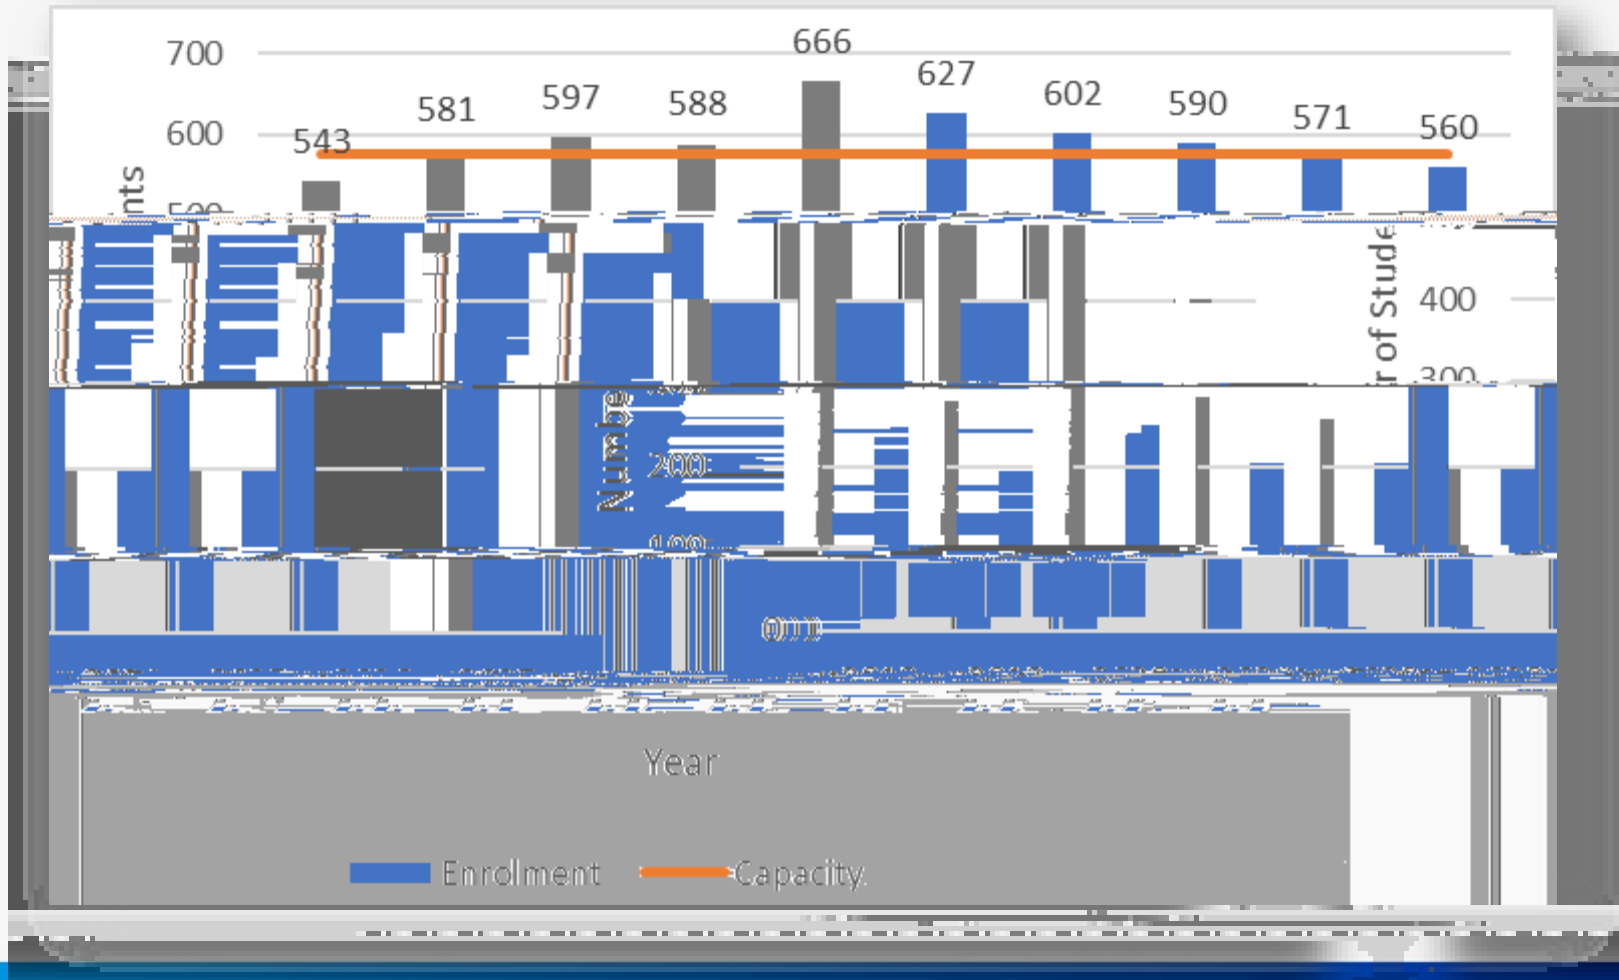

Enrolment Information

October 31, 2022

Enrolment	UE	SE	Gr.1	Gr.2	Gr.3	Gr.4	Gr.5	Gr.6	Gr.7	Gr.8	Gr.9	Gr.10	Total
St. Sofia	42	66	72	82	63	65	66	57	67	76	10		666

Enrolment Information

Historic and Enrolment Projection